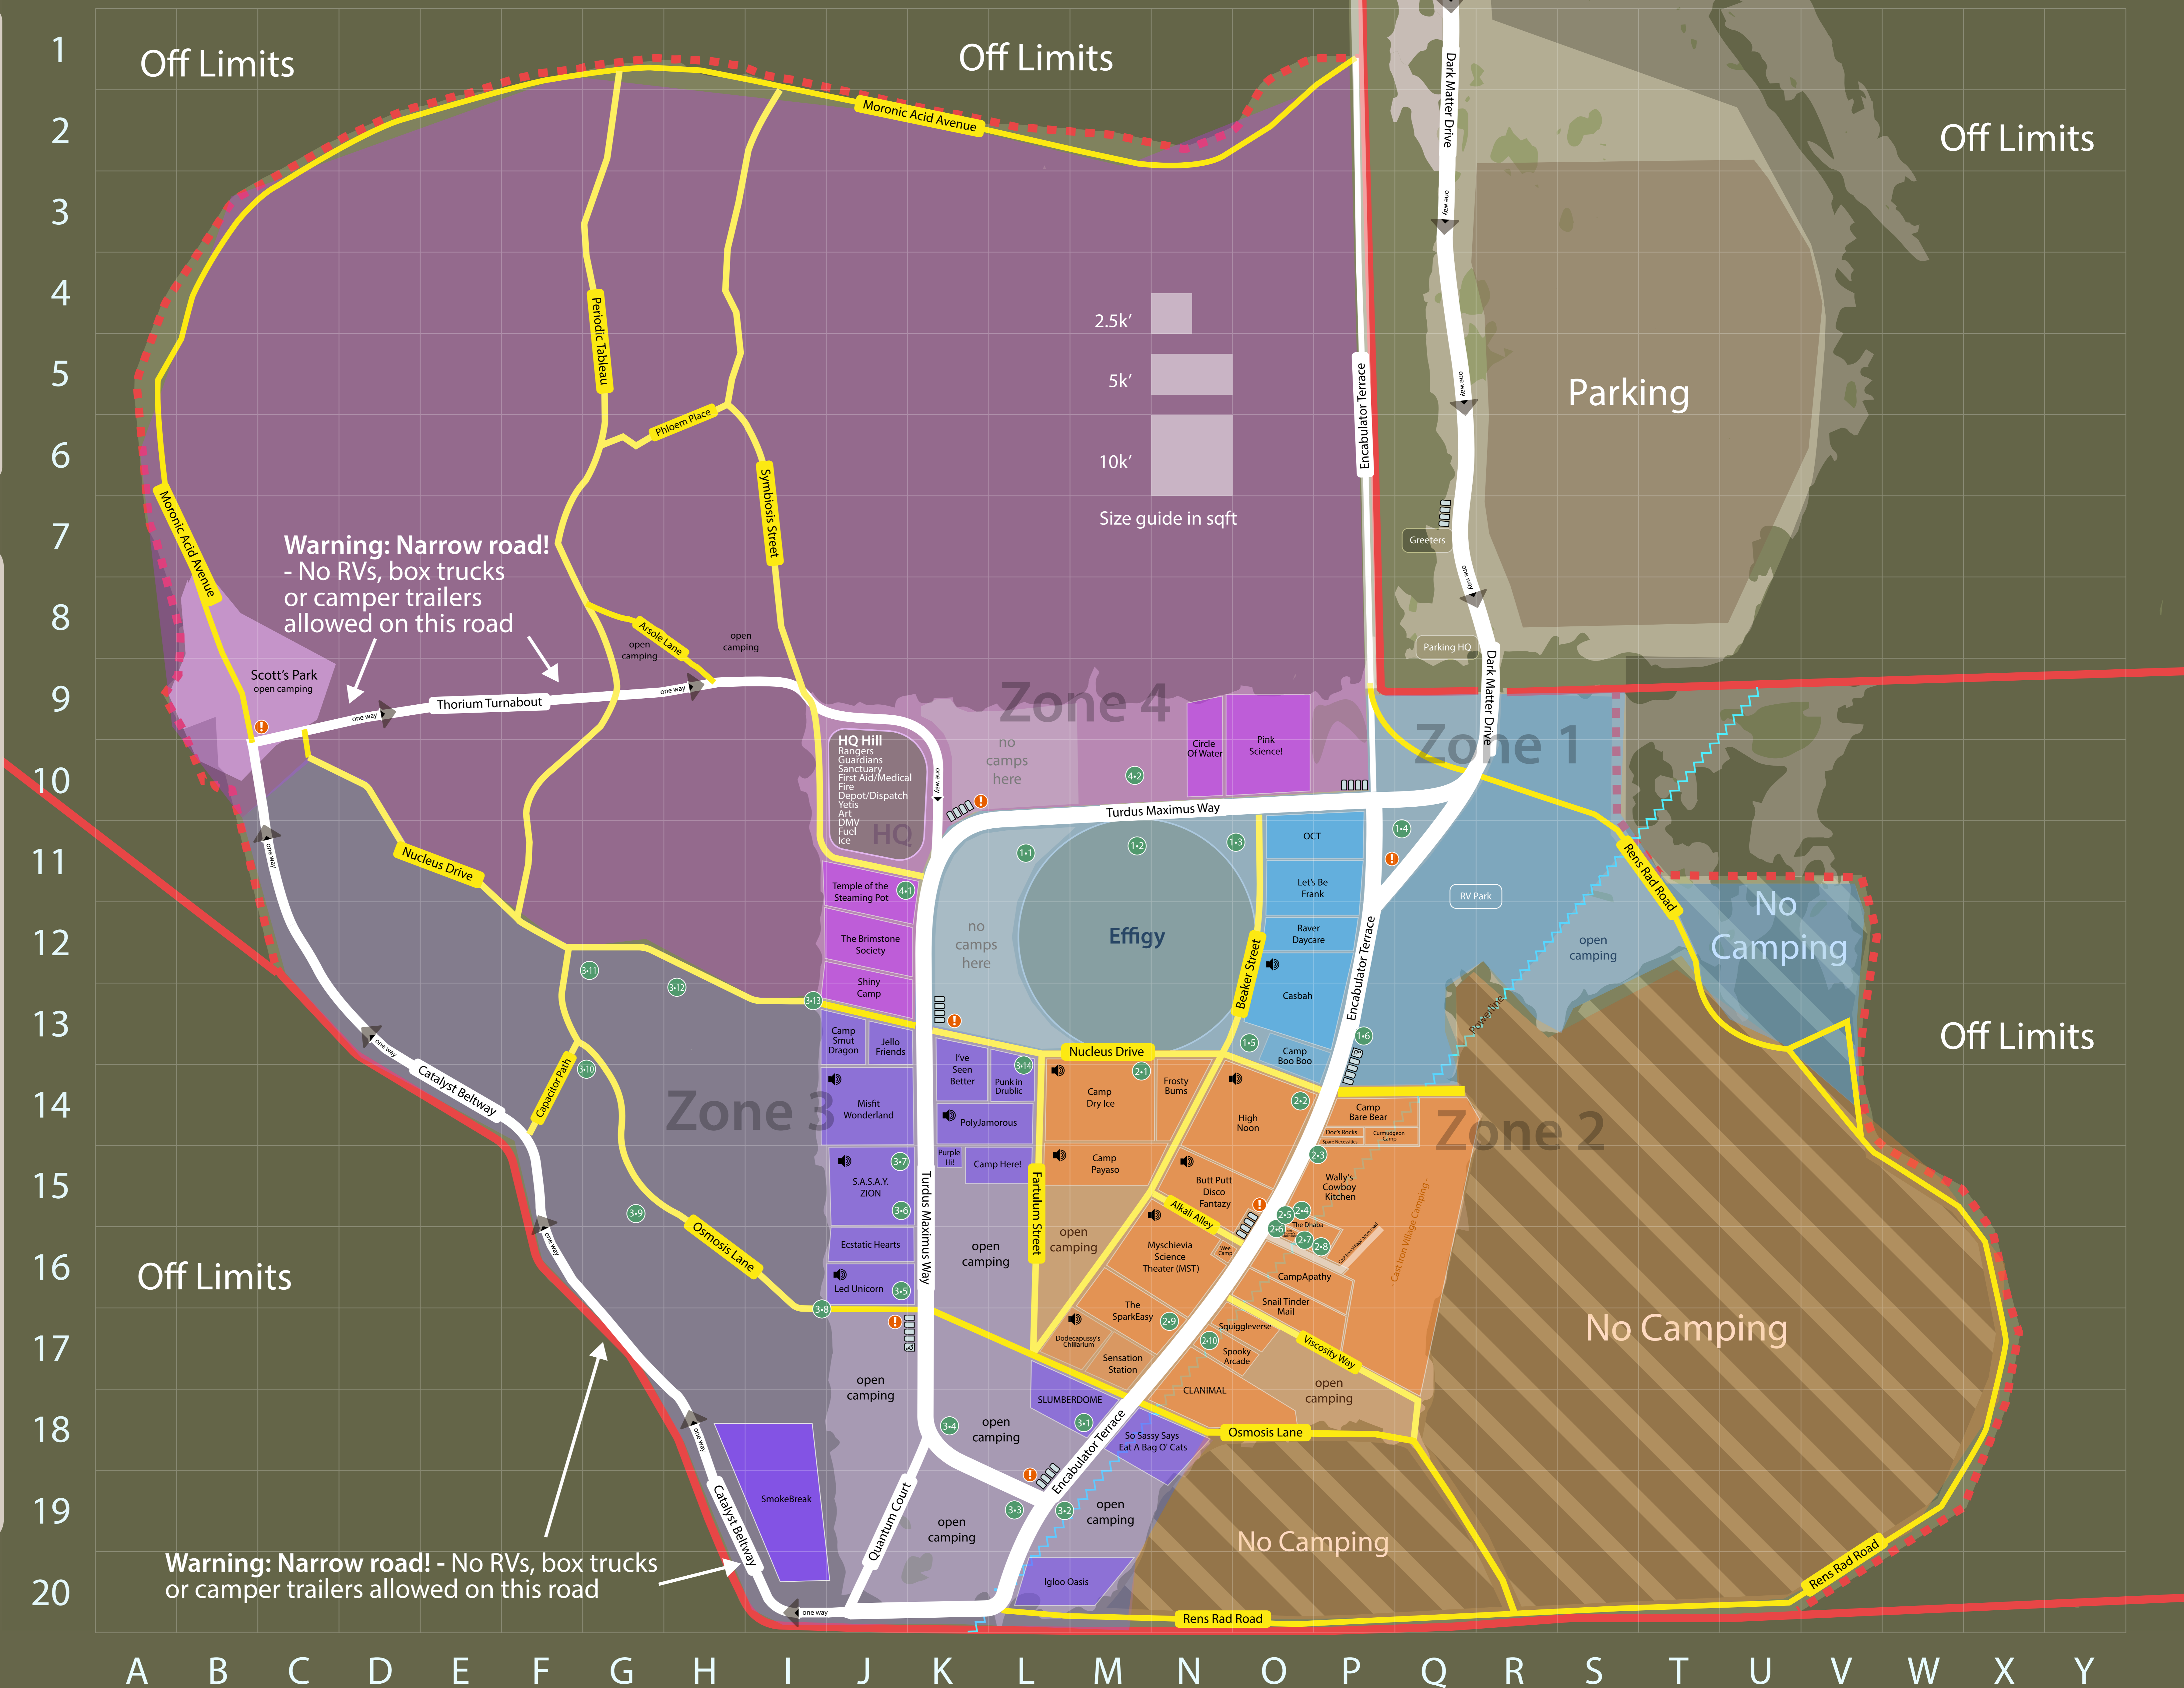

# FreezerBurn 2023 Weird Science Safety Map

-  porto pottys
-  art
-  info kiosk
-  sound system

Theme camp locations alphabetically

camp	zone	grid location
Butt Putt Disco Fantasy	2	15-N
Camp Bare Bear	2	14-P
Camp Boo Boo	1	13-O
Camp Dry Ice	2	14-M
Camp Here!	3	15-L
Camp Payaso	2	15-M
Camp Smut Dragon	3	13-J
CampApathy	2	16-O
Casbah	1	12-O
Circle Of Water	4	10-N
CLANIMAL	2	17-N
Curmudgeon Camp	2	14-P
Doc's Rocks	2	14-P
Dodecapussy's Chillarium	2	17-L
Ecstatic Hearts	3	16-J
Frosty Bums	2	14-N
High Noon	2	14-O
Igloo Oasis	3	20-L
Jello Friends	3	13-J
LED Unicorn	3	16-J
Let's Be Frank	1	11-O
Misfit Wanderland	3	14-J
Myschievia Science Theater (MST)	2	16-N
OCT	1	11-O
Pink Science!	4	10-O
PolyJamorous	3	14-K
Punk in Drublic	3	13-L
Purple Hi!	3	15-K
Raver Daycare	1	12-O
S.A.S.A.Y. ZION	3	15-J
Sensation Station	2	17-M
Shiny Camp	4	13-J
SLUMBERDOME	2	17-L
SmokeBreak	3	18-I
Snail Tinder Mail (STM)	2	16-O
So Sassy Says Eat A Bag O' Cats	3	18-M
Spare Necessities	2	14-P
Spooky Arcade	2	17-N
Squiggleverse	2	17-M
Temple Of The Steaming Pot	4	11-J
The Brimstone Society	4	12-J
The SparkEasy	2	16-M
Wally's Cowboy Kitchen	2	15-P
Wee Camp!!!	2	16-N